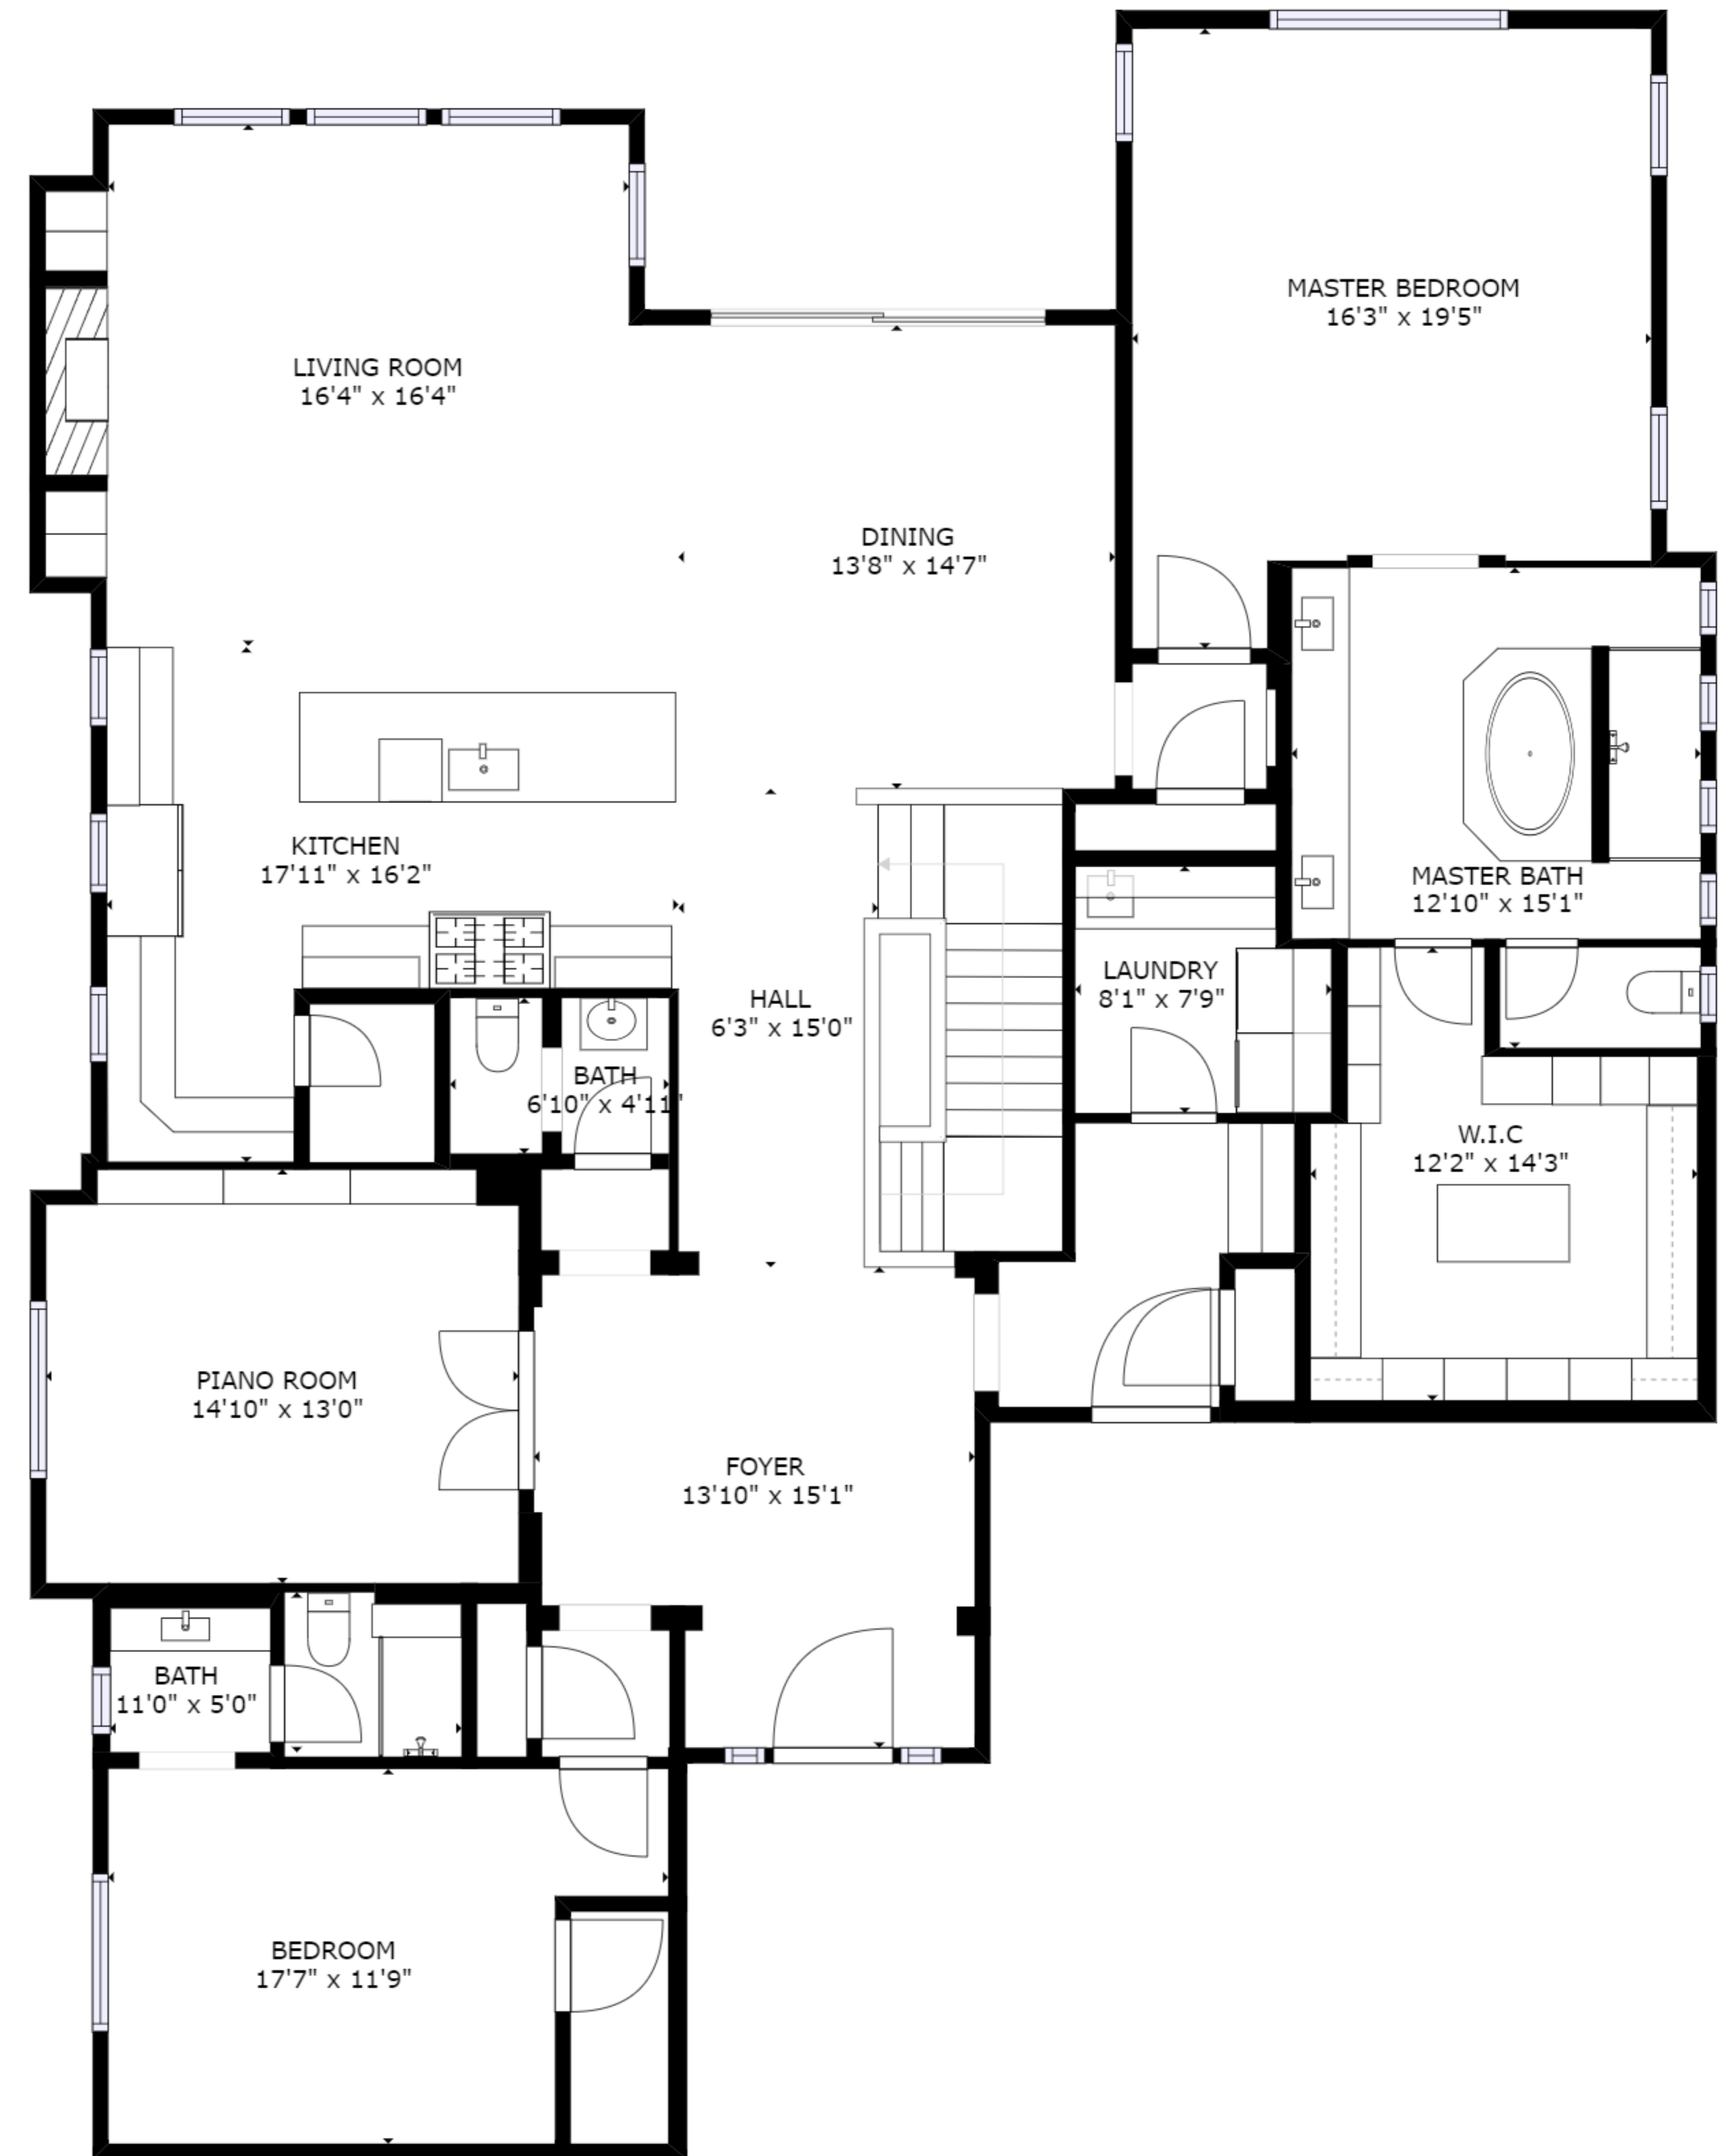

FLOOR 1

FLOOR 2

GROSS INTERNAL AREA
 FLOOR 1: 1989 sq ft, FLOOR 2: 2485 sq ft
 TOTAL: 4474 sq ft

SIZES AND DIMENSIONS ARE APPROXIMATE, ACTUAL MAY VARY.